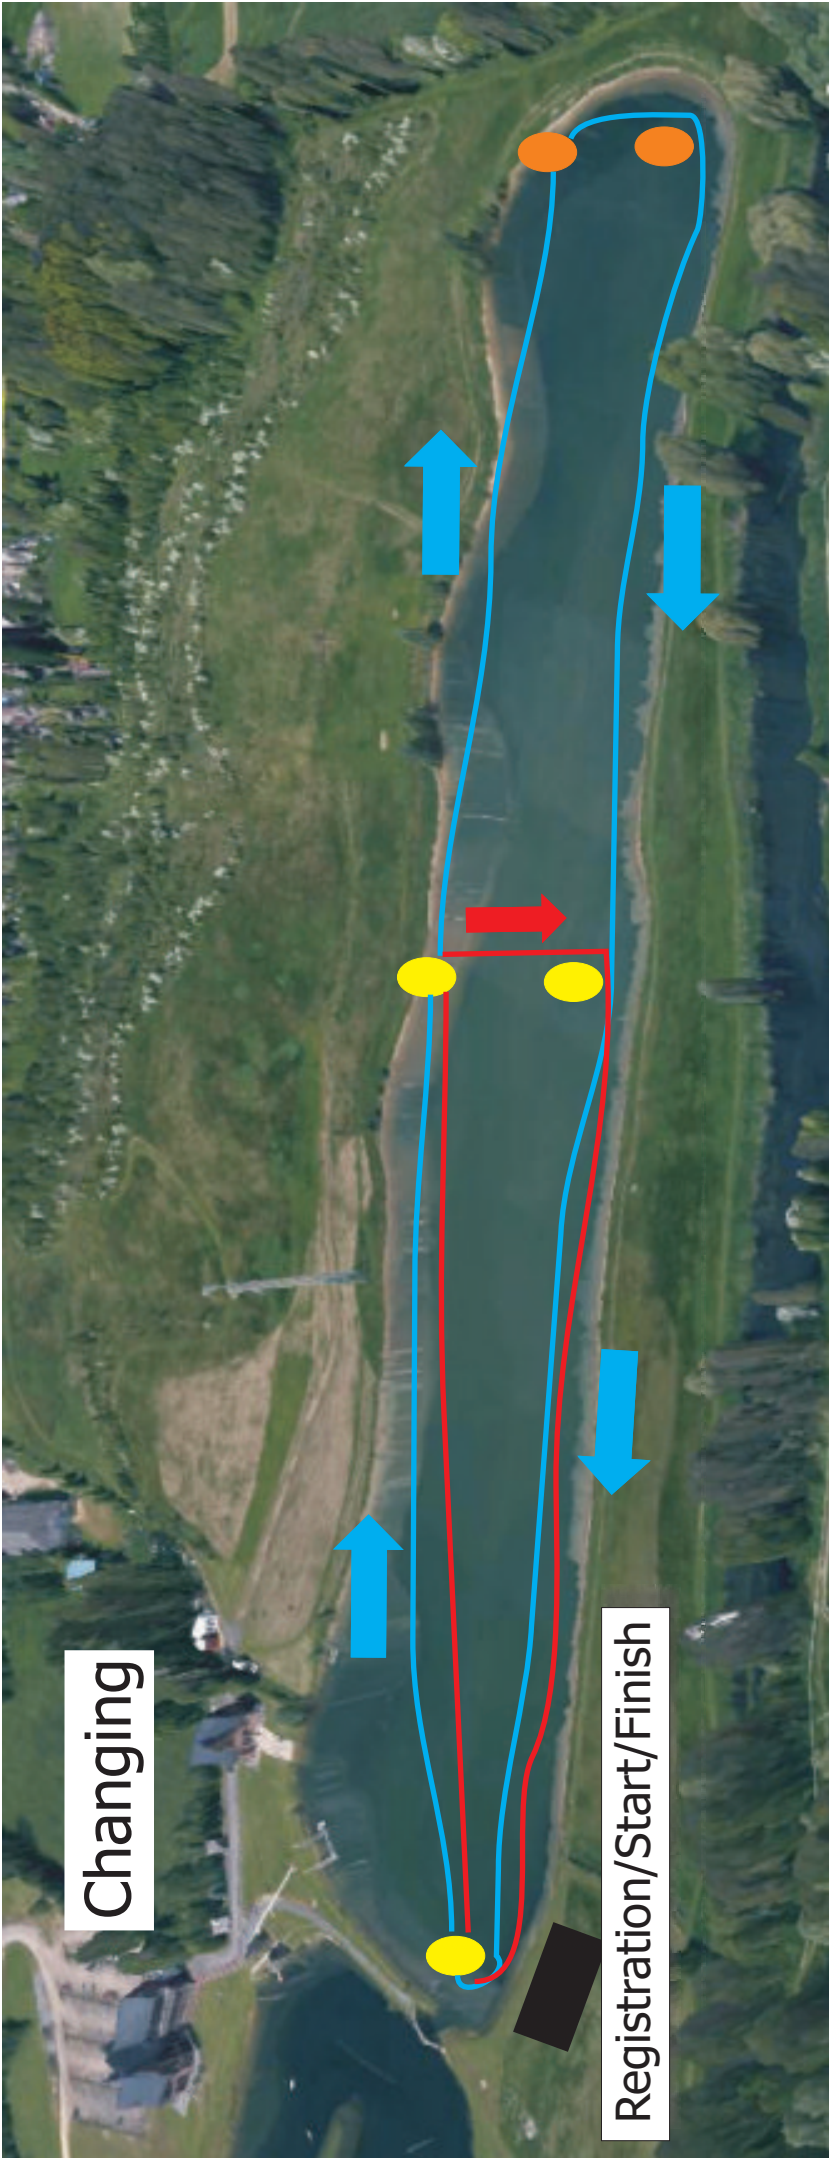

- 750m 1 Lap
- 1.5k 2 Laps
- 3.8k 3 Laps
- 5k 4 Laps