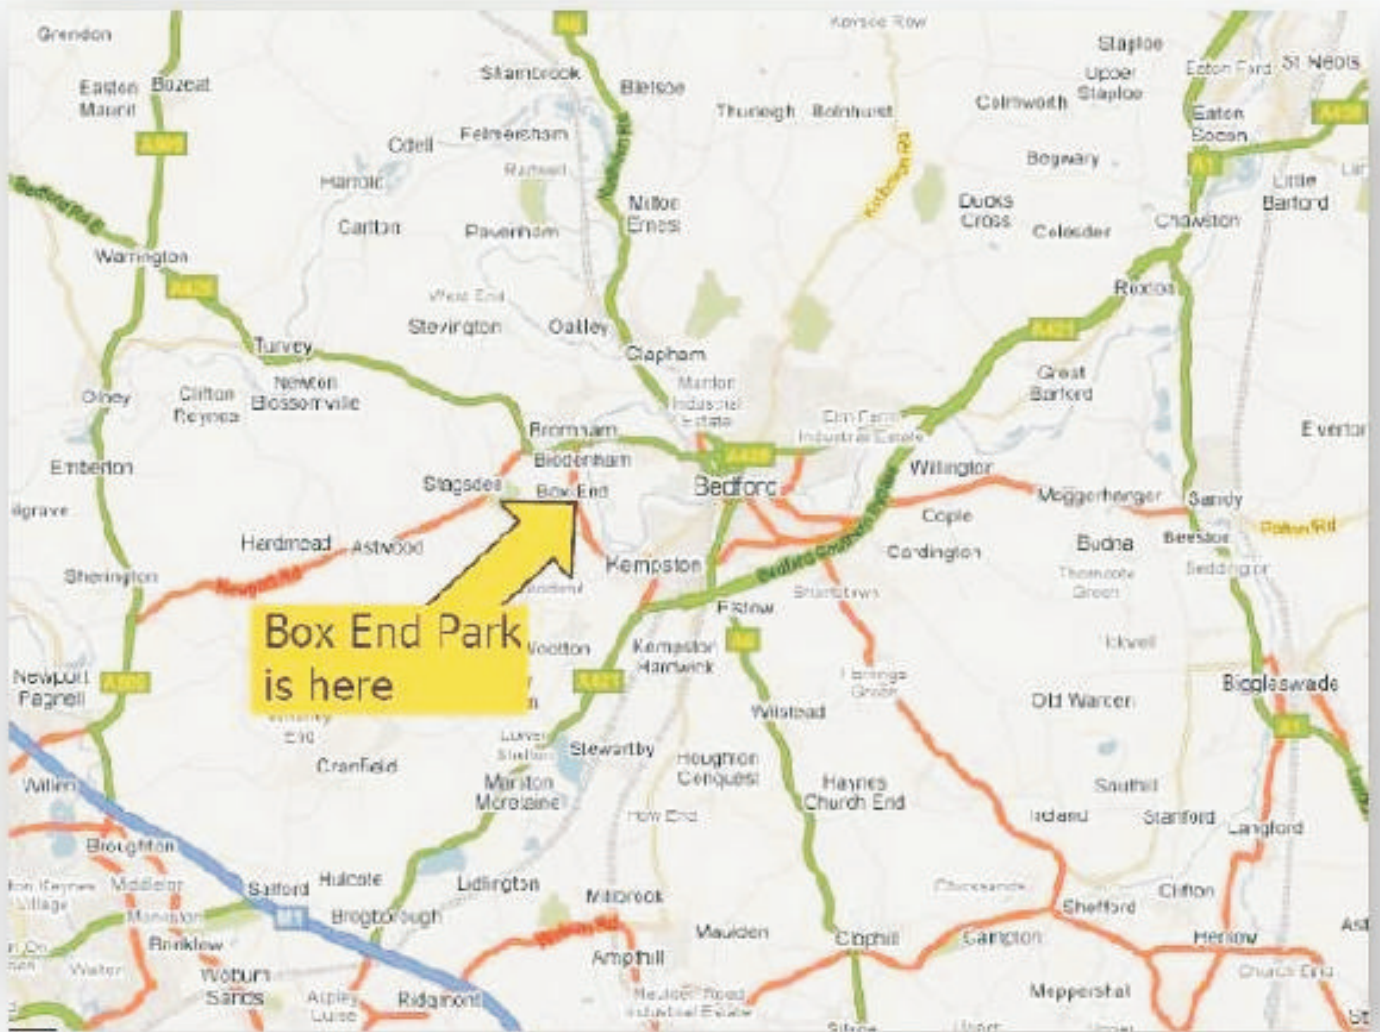

Box End Park Location

Box End Park, Kempston, Bedford MK43 8RQ
Website: <http://www.boxendpark.com/>

Have a good race!