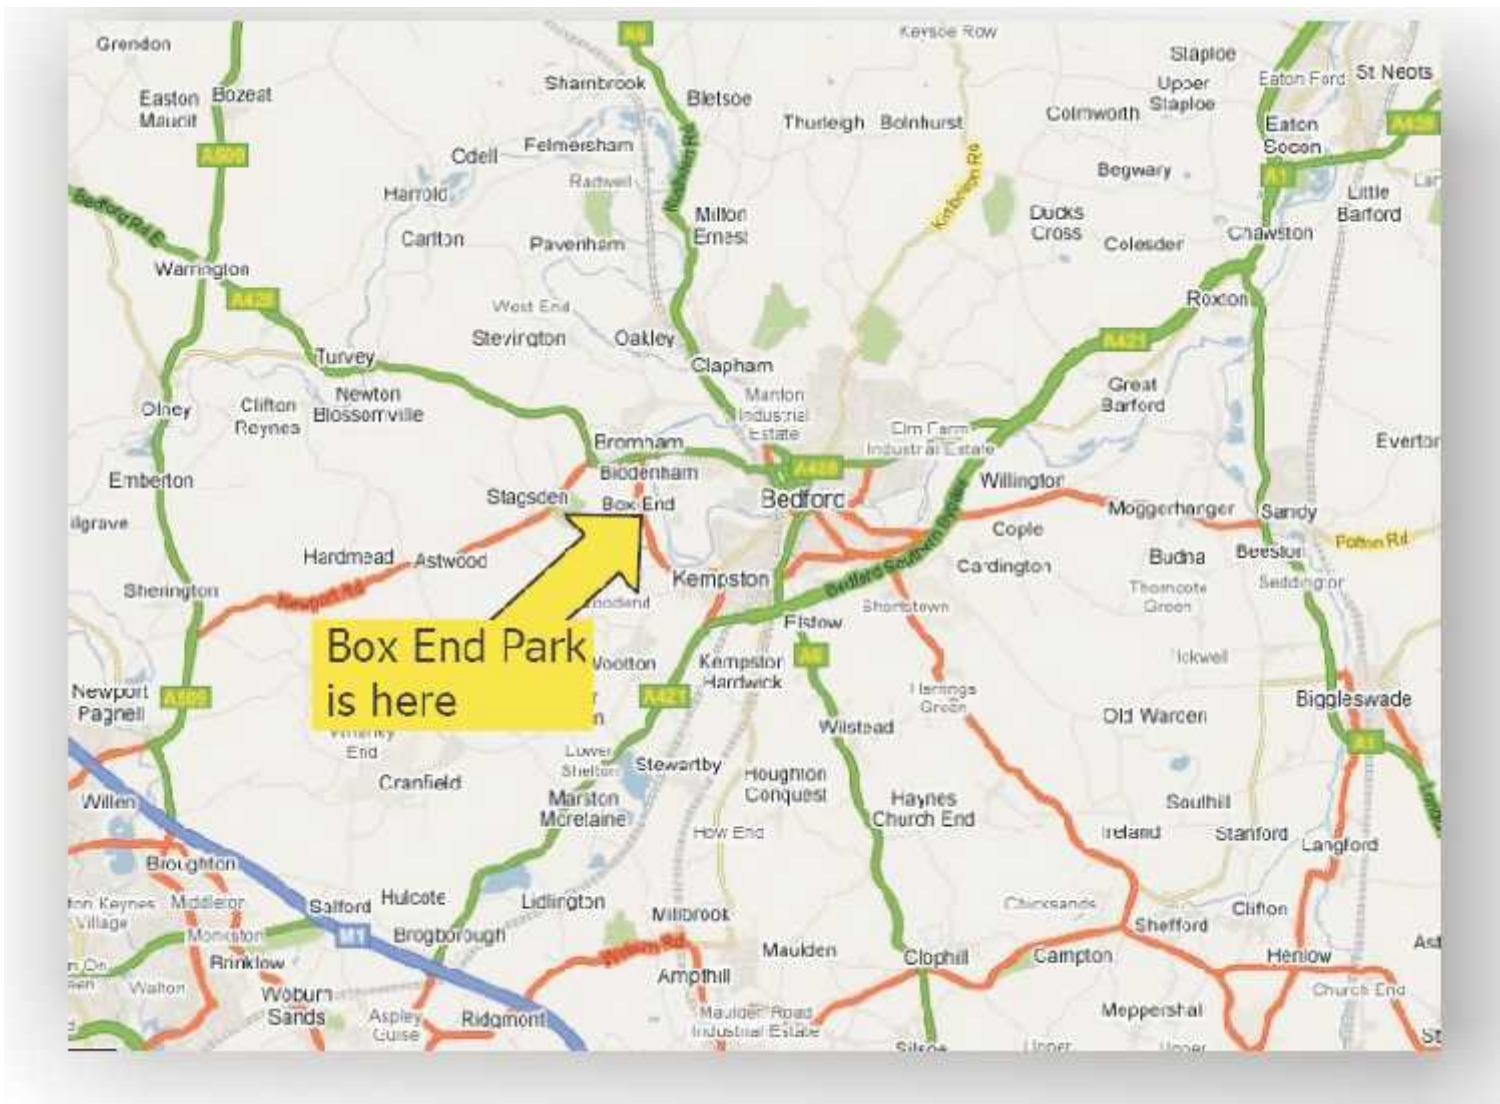

Results - Will be posted on the website asap after the event.

Galeforce MASS START SWM SERIES

2015 Box End Route

Box End Park Location

Have a good race!