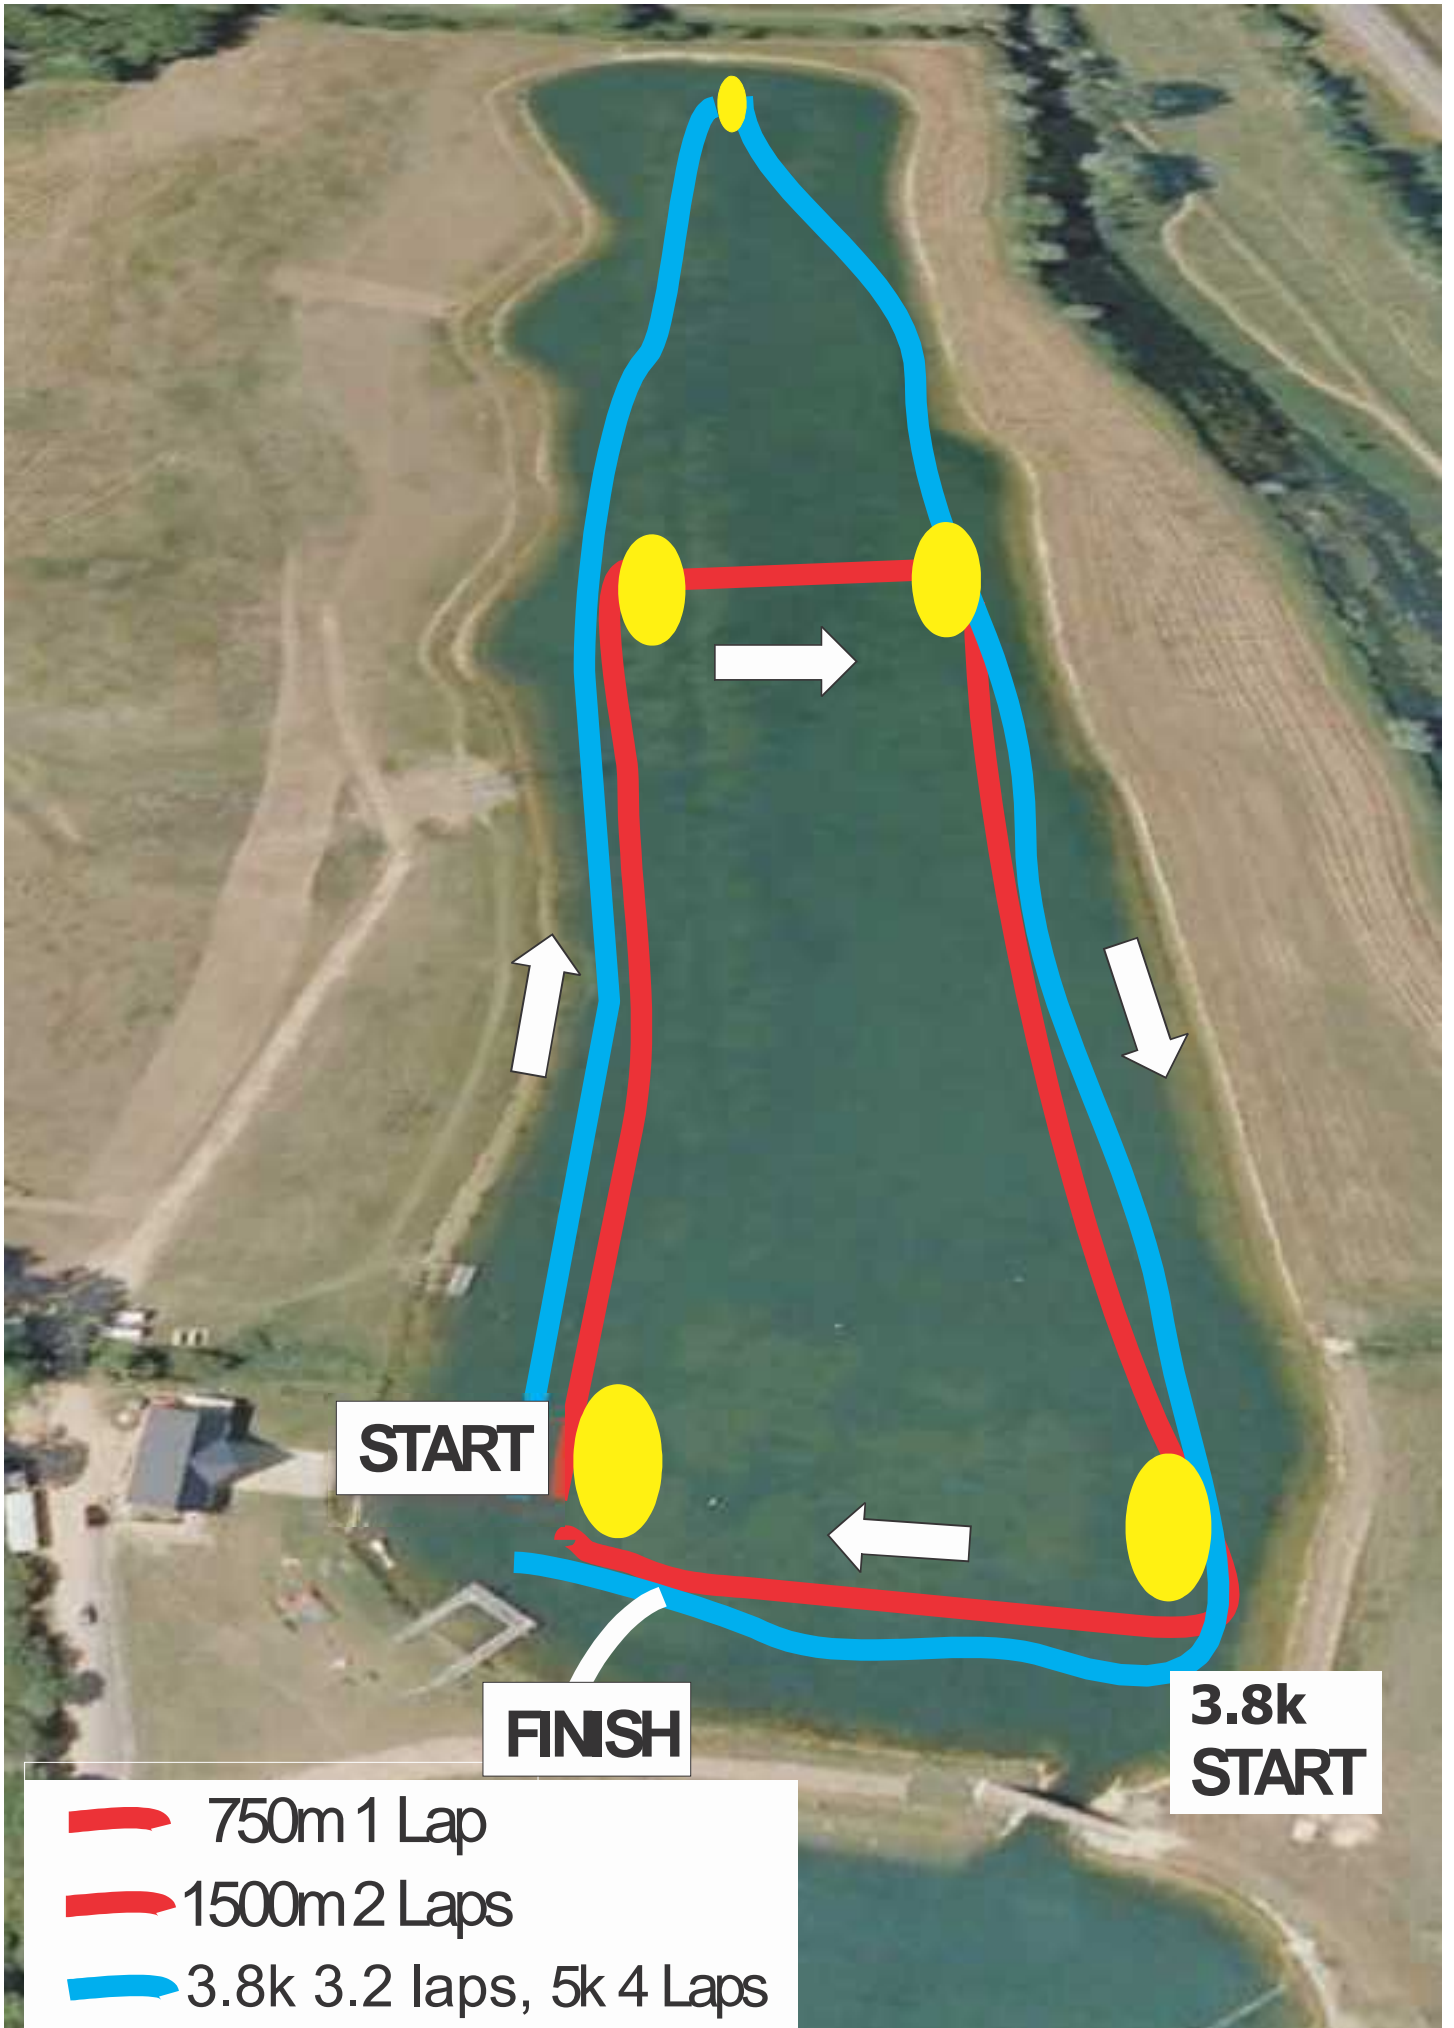

The Start - All swimmers will be started together at 10:30am. If you don't fancy the rough n tumble then give yourself some room at the start.

The course - This is marked with large yellow buoys and is shown on the attached plan. Swim clockwise. Front-crawl or breast-stroke is allowed.

750m - **1 small lap, 1500m - 2 small laps**
3.8k - 3 and a bit large laps, 5k - 4 large laps

Safety - Kayak marshals will be on the water for your guidance and safety. If you get into trouble turn on your back and raise an arm.

Time Limit - There is a 2 hour time limit for the race. If you are still not finished by 12:30pm you'll be fished out.

Clock – The **BIG CLOCK** is back. This will be visible as you approach the finish and go past on laps.

Results - Will be posted on the website asap after the event.

Galeforce MASS START SWM SERIES

2015 Box End Route

Box End Park Location

Have a good race!