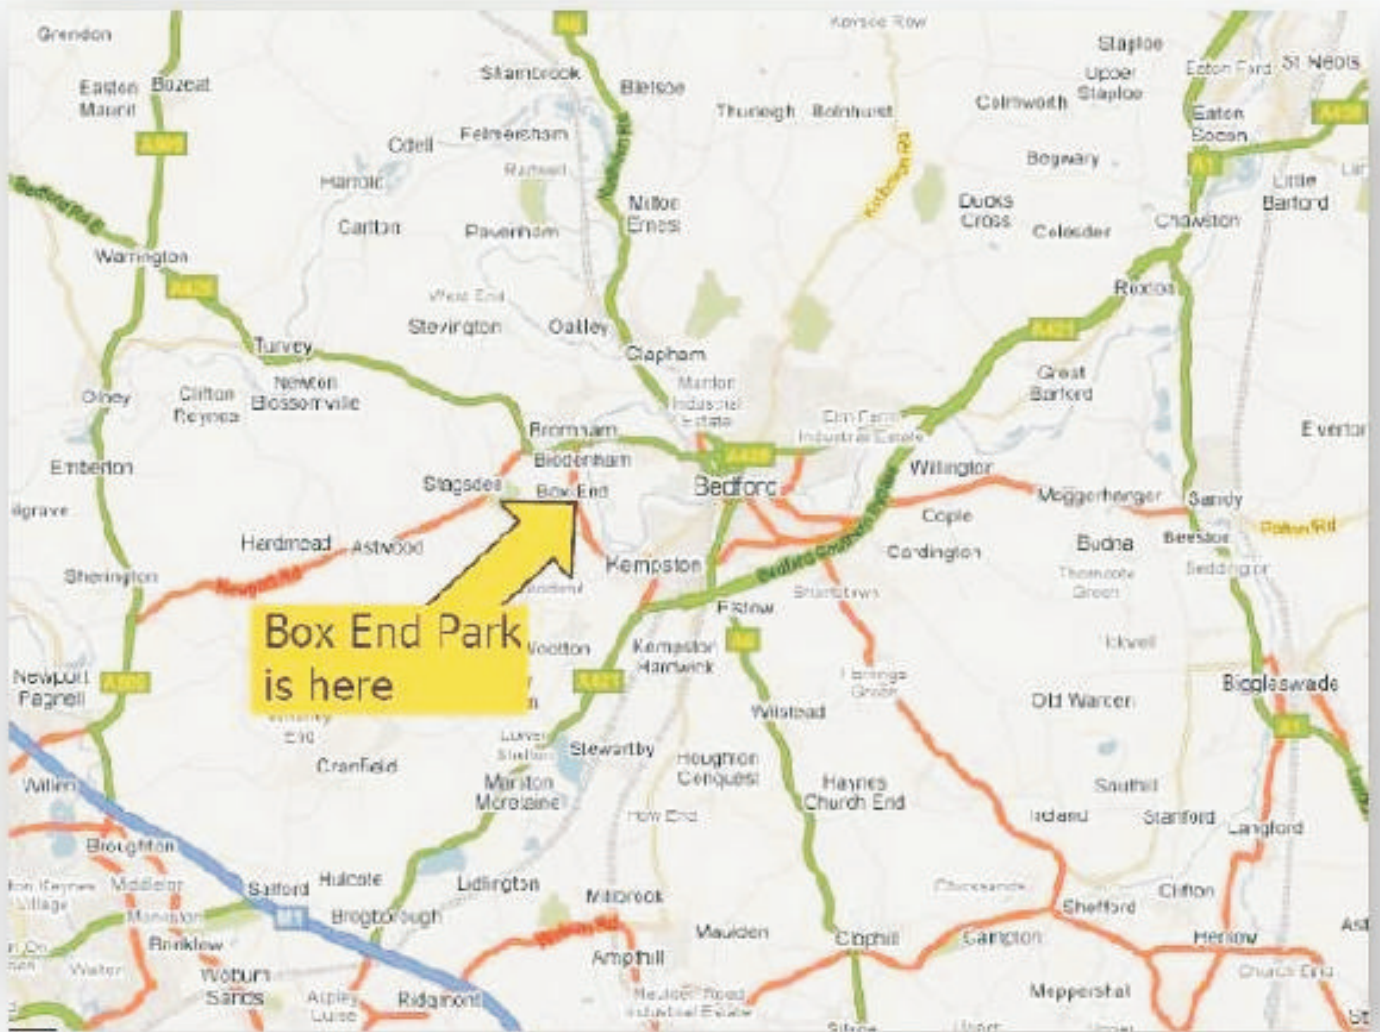

- 750m 1 Lap
- 1.5k 2 Laps
- 3.8k 3 Laps
- 5k 4 Laps

Box End Park Location

Box End Park, Kempston, Bedford MK43 8RQ
Website: <http://www.boxendpark.com/>

Have a good race!